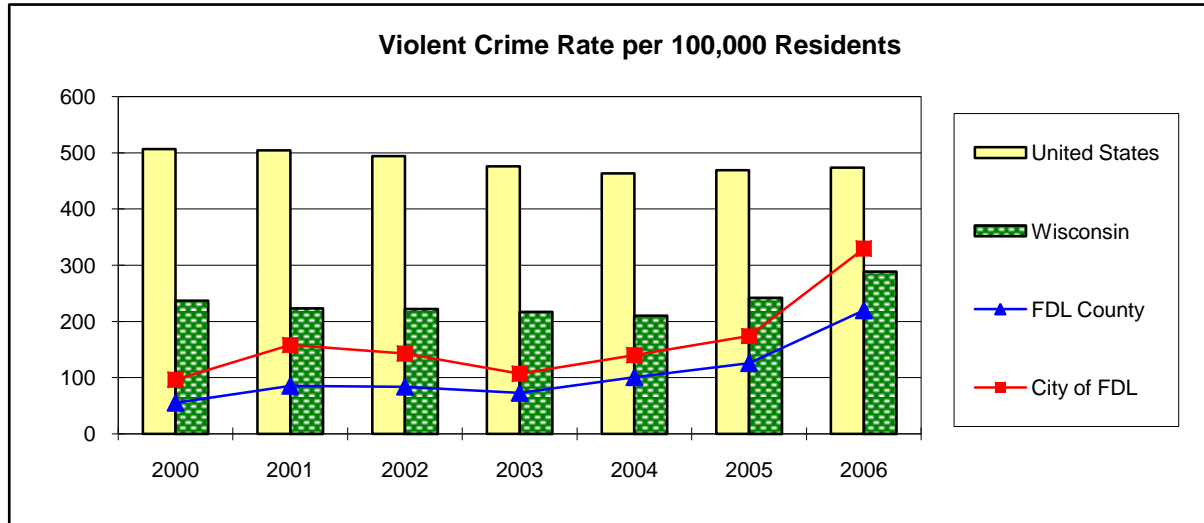

## Local Indicators for Excellence (L.I.F.E.) in Fond du Lac County UPDATED

### Indicator PS-03: Violent Crime

Updated: 6/2008