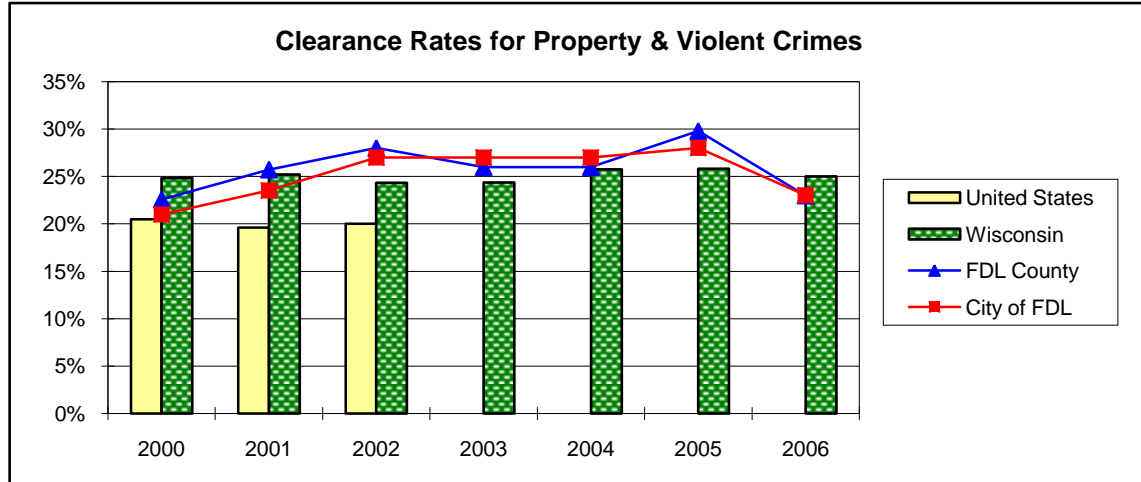

Local Indicators for Excellence (L.I.F.E.) in Fond du Lac County UPDATED

Indicator PS-04: Proportion of Solved Crimes

Updated: 6/2008

Clearance Rates for Property & Violent Crimes

	2000	2001	2002	2003	2004	2005	2006
FDL Police Dept.	21.0%	23.5%	27.0%	27.0%	27.0%	28.0%	23.0%
FDL County Total	22.6%	25.7%	28.0%	26.0%	26.0%	29.8%	23.0%
Wisconsin	24.8%	25.2%	24.3%	24.4%	25.7%	25.8%	25.0%
United States	20.5%	19.6%	20.0%	NA	NA	NA	NA

2006 Clearance Rates

	Violent	Property
FDL County SO	60%	20%
Campbellsport PD	0 crimes	20%
NFDL PD	83%	23%
Ripon PD	47%	17%
FDL PD	49%	20%
FDL County	52%	20%
Wisconsin	47%	23%

Source:

WI Office of Justice Assistance. Statistical Analysis Center. *Wisconsin Crime and Arrests*. Table 3. <http://oja.state.wi.us>.