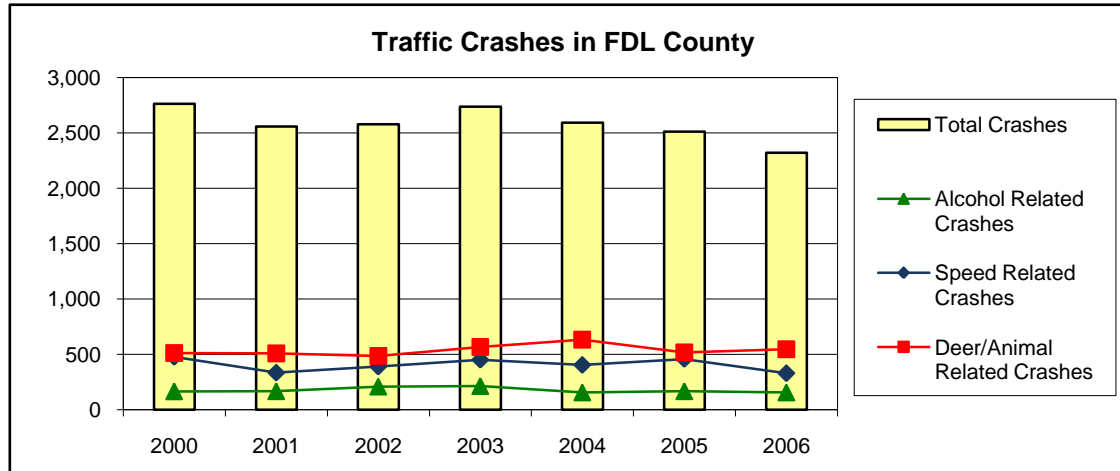

# Local Indicators for Excellence (L.I.F.E.) in Fond du Lac County UPDATED

## Indicator PS-07: Traffic Crashes

Updated: 6/2008

	2000		2001		2002		2003		% Change 2000-2006		
	County	City	County	City	County	City	County	City	County	City	Wis.
<b>Total Crashes</b>	<b>2,762</b>	<b>1,165</b>	<b>2,559</b>	<b>1,123</b>	<b>2,579</b>	<b>1,050</b>	<b>2,736</b>	<b>1,087</b>	-16.0%	-23.7%	-15.5%
Fatalities	20	2	11	1	17	4	32	2	-55.0%	-100.0%	-11.1%
Injuries	1,243	659	1,057	545	1,145	570	1,073	501	-27.0%	-36.0%	-21.4%
Deer/Animal	511	10	508	13	486	8	567	16	6.8%	NA	-12.7%
Speed related	478	NA	335	NA	390	NA	452	NA	-31.0%	NA	-24.9%
Alcohol related	167	60	168	68	210	85	215	84	-6.0%	1.7%	-7.7%

### Crashes in FDL County

	2005	2006
Deer	519	546
Speed	459	330
Hit & Run	204	190
Alcohol	168	157
Motorcycle	47	52
Work Zone	75	45
Bicycles	16	18
Pedestrian	19	12
School Bus	4	4