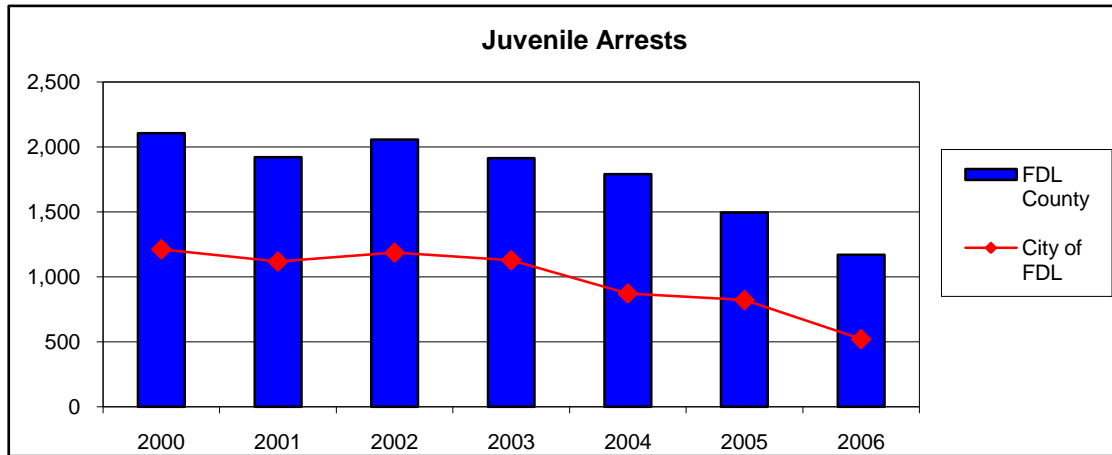

# Local Indicators for Excellence (L.I.F.E.) in Fond du Lac County UPDATED

## Indicator PS-10: Delinquent Offenses

Updated: 7/2008

Juvenile Arrests								% change
	2000	2001	2002	2003	2004	2005	2006	2000-'06
City of FDL	1,210	1,116	1,185	1,127	871	820	520	-57.0%
FDL County	2,105	1,920	2,057	1,914	1,791	1,495	1,169	-44.5%
Wisconsin	129,095	124,454	122,460	117,224	113,608	108,685	109,818	-14.9%