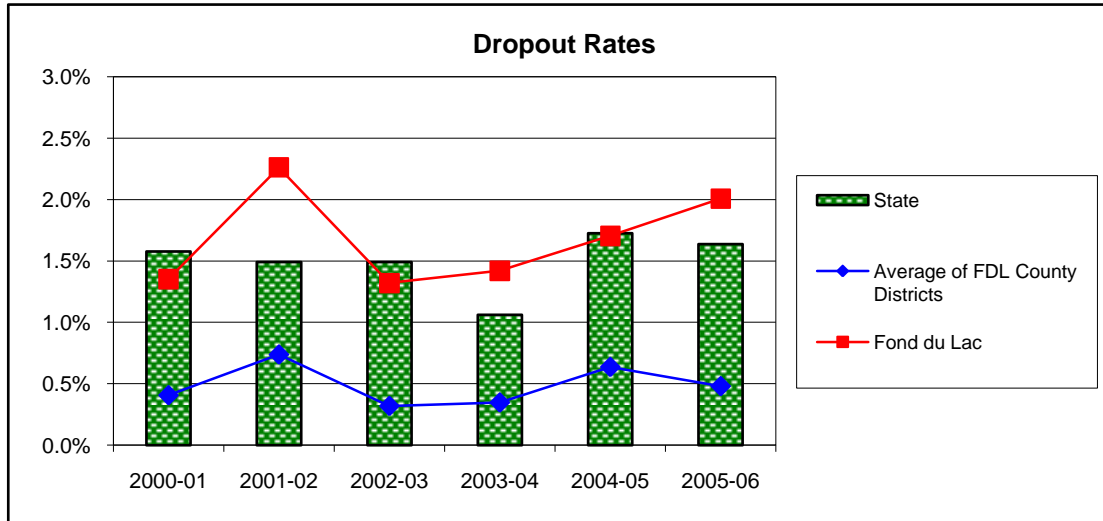

## 2007 Local Indicators for Excellence (L.I.F.E.) in Fond du Lac County UPDATED

### Indicator ED-06: Dropout Rate

Updated: 8/4/07

	2000-01	2001-02	2002-03	2003-04	2004-05	2005-06
Campbellsport	0.60%	0.70%	0.36%	0.74%	0.51%	0.92%
North Fond du Lac	0.17%	0.91%	0.52%	0.33%	0.91%	0.35%
Oakfield	0.60%	0.29%	0.00%	0.29%	0.00%	0.00%
Ripon	0.13%	0.49%	0.25%	0.37%	1.07%	0.73%
Rosendale-Brandon	0.00%	0.21%	0.00%	0.00%	0.89%	0.42%
Waupun	0.94%	1.83%	0.78%	0.36%	0.45%	0.46%
<b>Average of FDL County Districts</b>	<b>0.41%</b>	<b>0.74%</b>	<b>0.32%</b>	<b>0.35%</b>	<b>0.64%</b>	<b>0.48%</b>
<b>Fond du Lac</b>	<b>1.35%</b>	<b>2.26%</b>	<b>1.32%</b>	<b>1.42%</b>	<b>1.70%</b>	<b>2.01%</b>
<b>State</b>	<b>1.58%</b>	<b>1.49%</b>	<b>1.49%</b>	<b>1.06%</b>	<b>1.73%</b>	<b>1.64%</b>