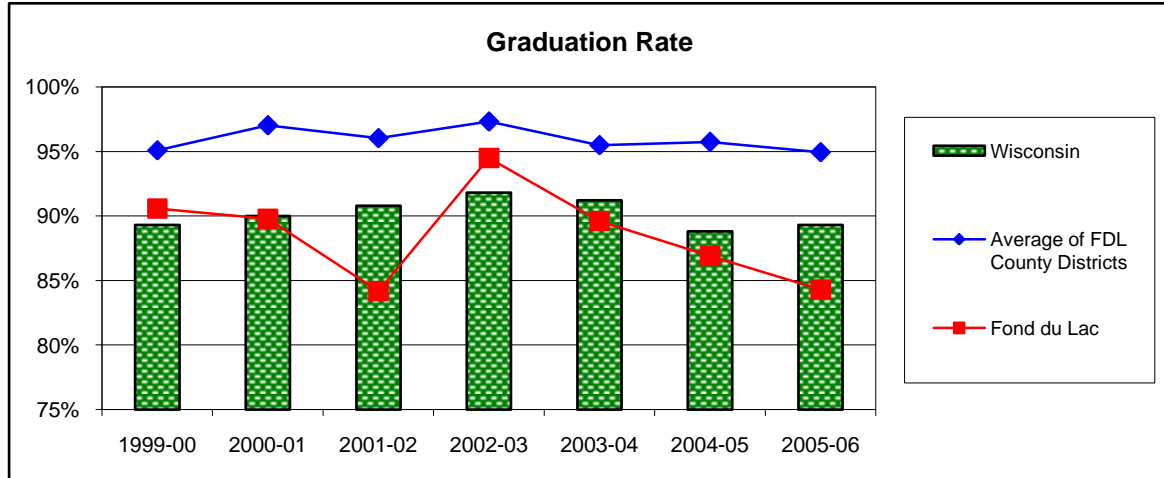

2007 Local Indicators for Excellence (L.I.F.E.) in Fond du Lac County UPDATED

Indicator ED-07: High School Graduation Rate

Updated: 7/23/2007

	1999-00	2000-01	2001-02	2002-03	2003-04	2004-05	2005-06
Campbellsport	96.2%	94.5%	97.0%	94.8%	89.4%	94.9%	94.7%
North Fond du Lac	85.4%	98.7%	94.1%	97.0%	NA	96.1%	96.5%
Oakfield	100.0%	96.0%	98.3%	100.0%	98.1%	98.4%	100.0%
Ripon	98.5%	99.3%	97.1%	98.4%	94.4%	91.5%	88.1%
Rosendale-Brandon	96.5%	100.0%	98.6%	100.0%	100.0%	96.6%	94.3%
Waupun	93.8%	93.7%	91.1%	93.7%	95.5%	96.9%	96.0%
Average of FDL County Districts	95.1%	97.0%	96.0%	97.3%	95.5%	95.7%	94.9%
Fond du Lac	90.6%	89.8%	84.2%	94.5%	89.6%	86.9%	84.3%
Wisconsin	89.3%	90.0%	90.8%	91.8%	91.2%	88.8%	89.3%