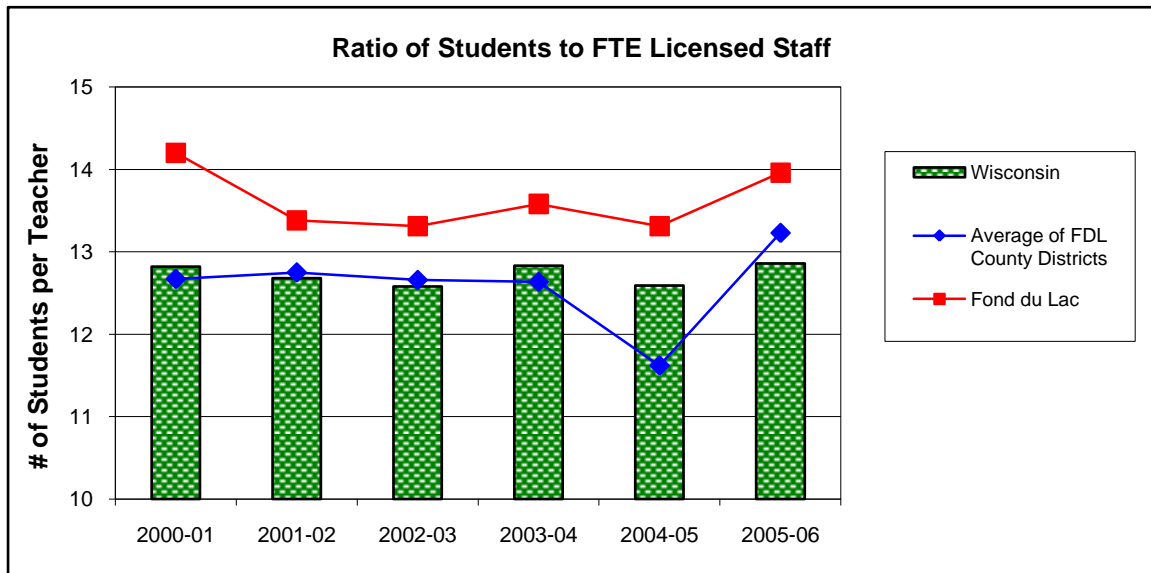

2007 Local Indicators for Excellence (L.I.F.E.) in Fond du Lac County UPDATED

Indicator ED-09: Ratio of Students to FTE Licensed Staff

updated 8/7/07

	2000-01	2001-02	2002-03	2003-04	2004-05	2005-06
Campbellsport	13.16	13.99	13.43	13.35	12.52	12.55
North Fond du Lac	13.45	12.92	13.42	13.53	8.71	13.93
Oakfield	12.75	12.90	12.44	11.60	10.56	13.64
Ripon	12.78	12.83	12.98	12.73	13.02	13.55
Rosendale-Brandon	11.98	12.40	12.60	12.68	12.99	13.09
Waupun	11.90	11.46	11.08	11.92	11.91	12.62
Average of FDL County Districts	12.67	12.75	12.66	12.64	11.62	13.23
Fond du Lac	14.20	13.38	13.31	13.58	13.31	13.96
Wisconsin	12.82	12.68	12.58	12.83	12.59	12.86